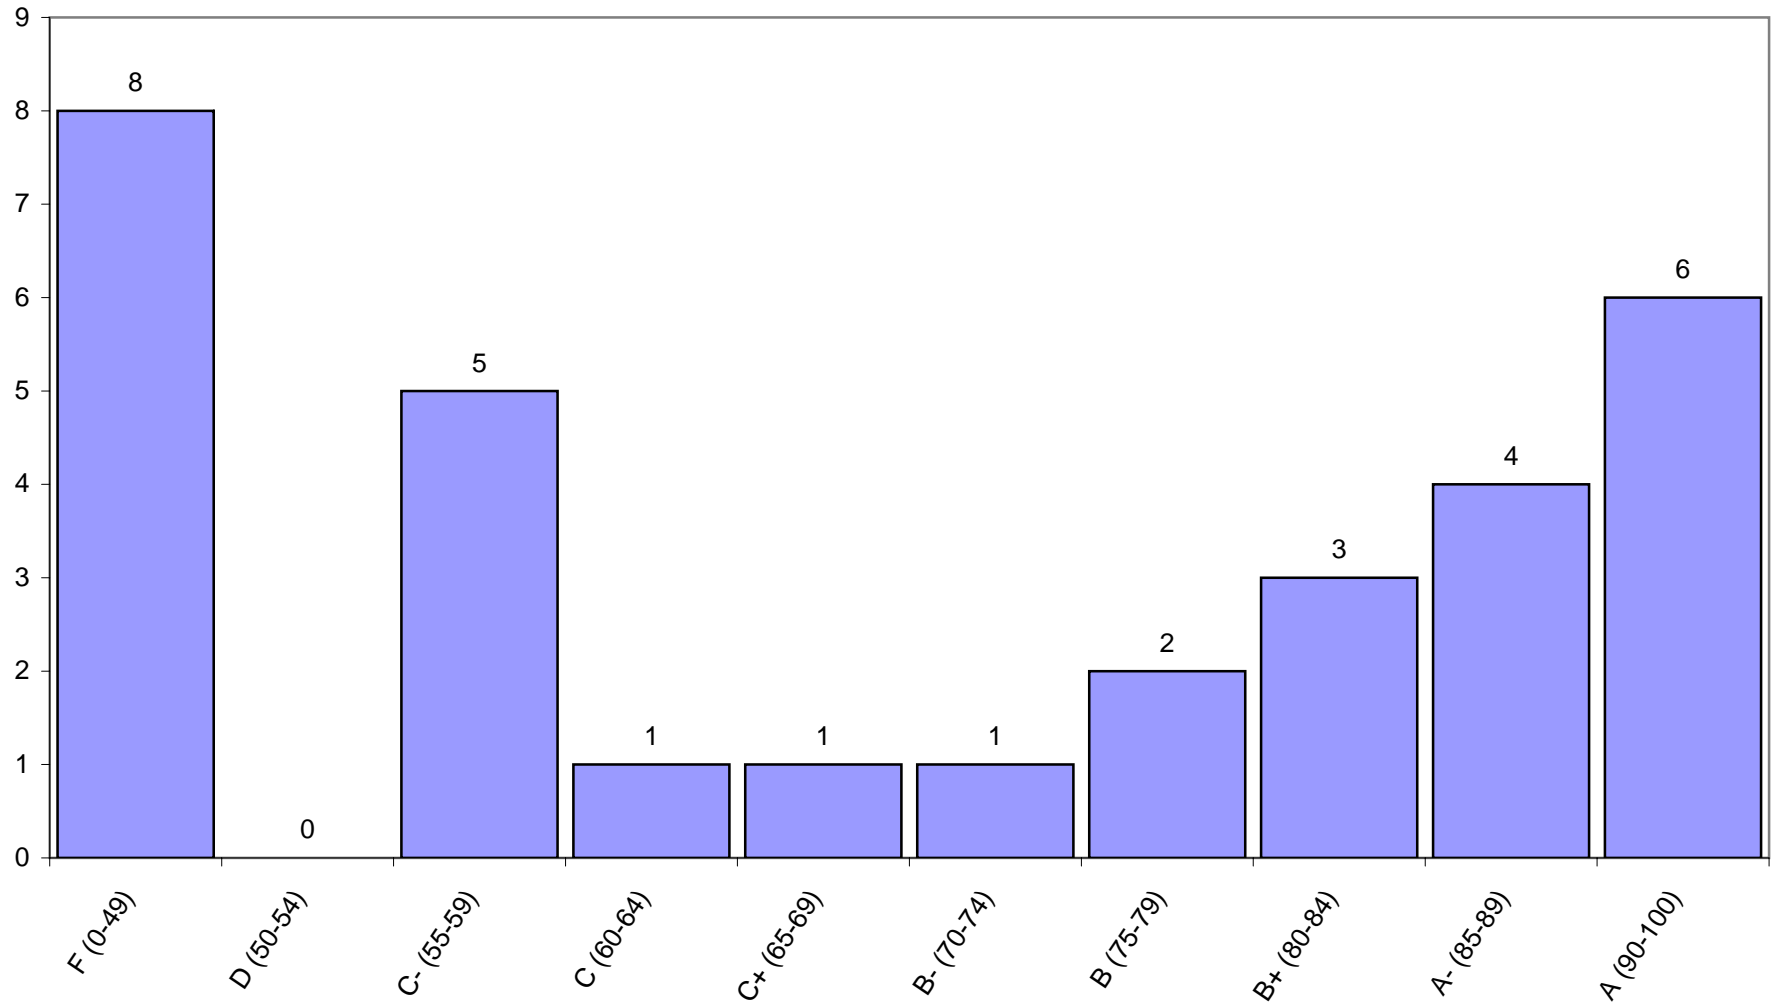

Assignment 1. The histogram of grades

Average 69, Median 71, Standard Deviation 21.8