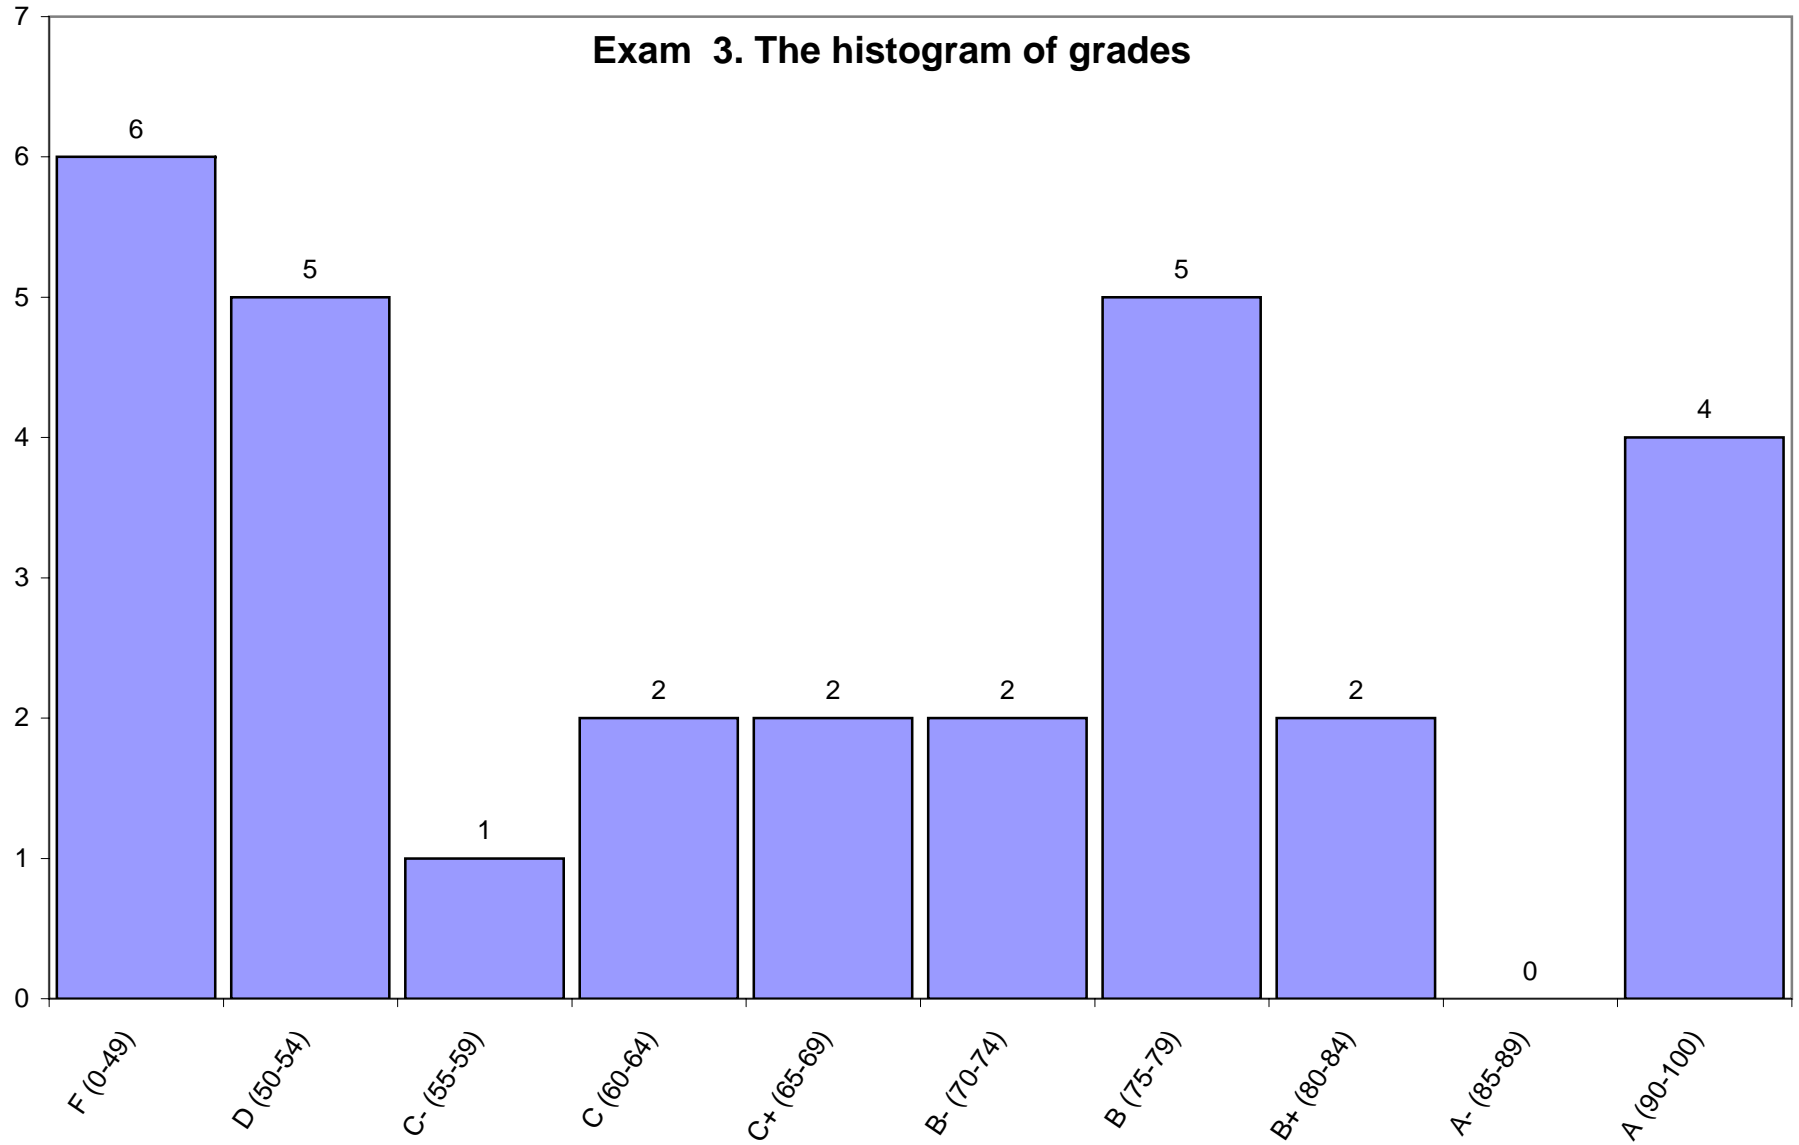

### Exam 3. The histogram of grades

**Average 64, Median 69, Standard Deviation 20.8, Count 29, Max 100**