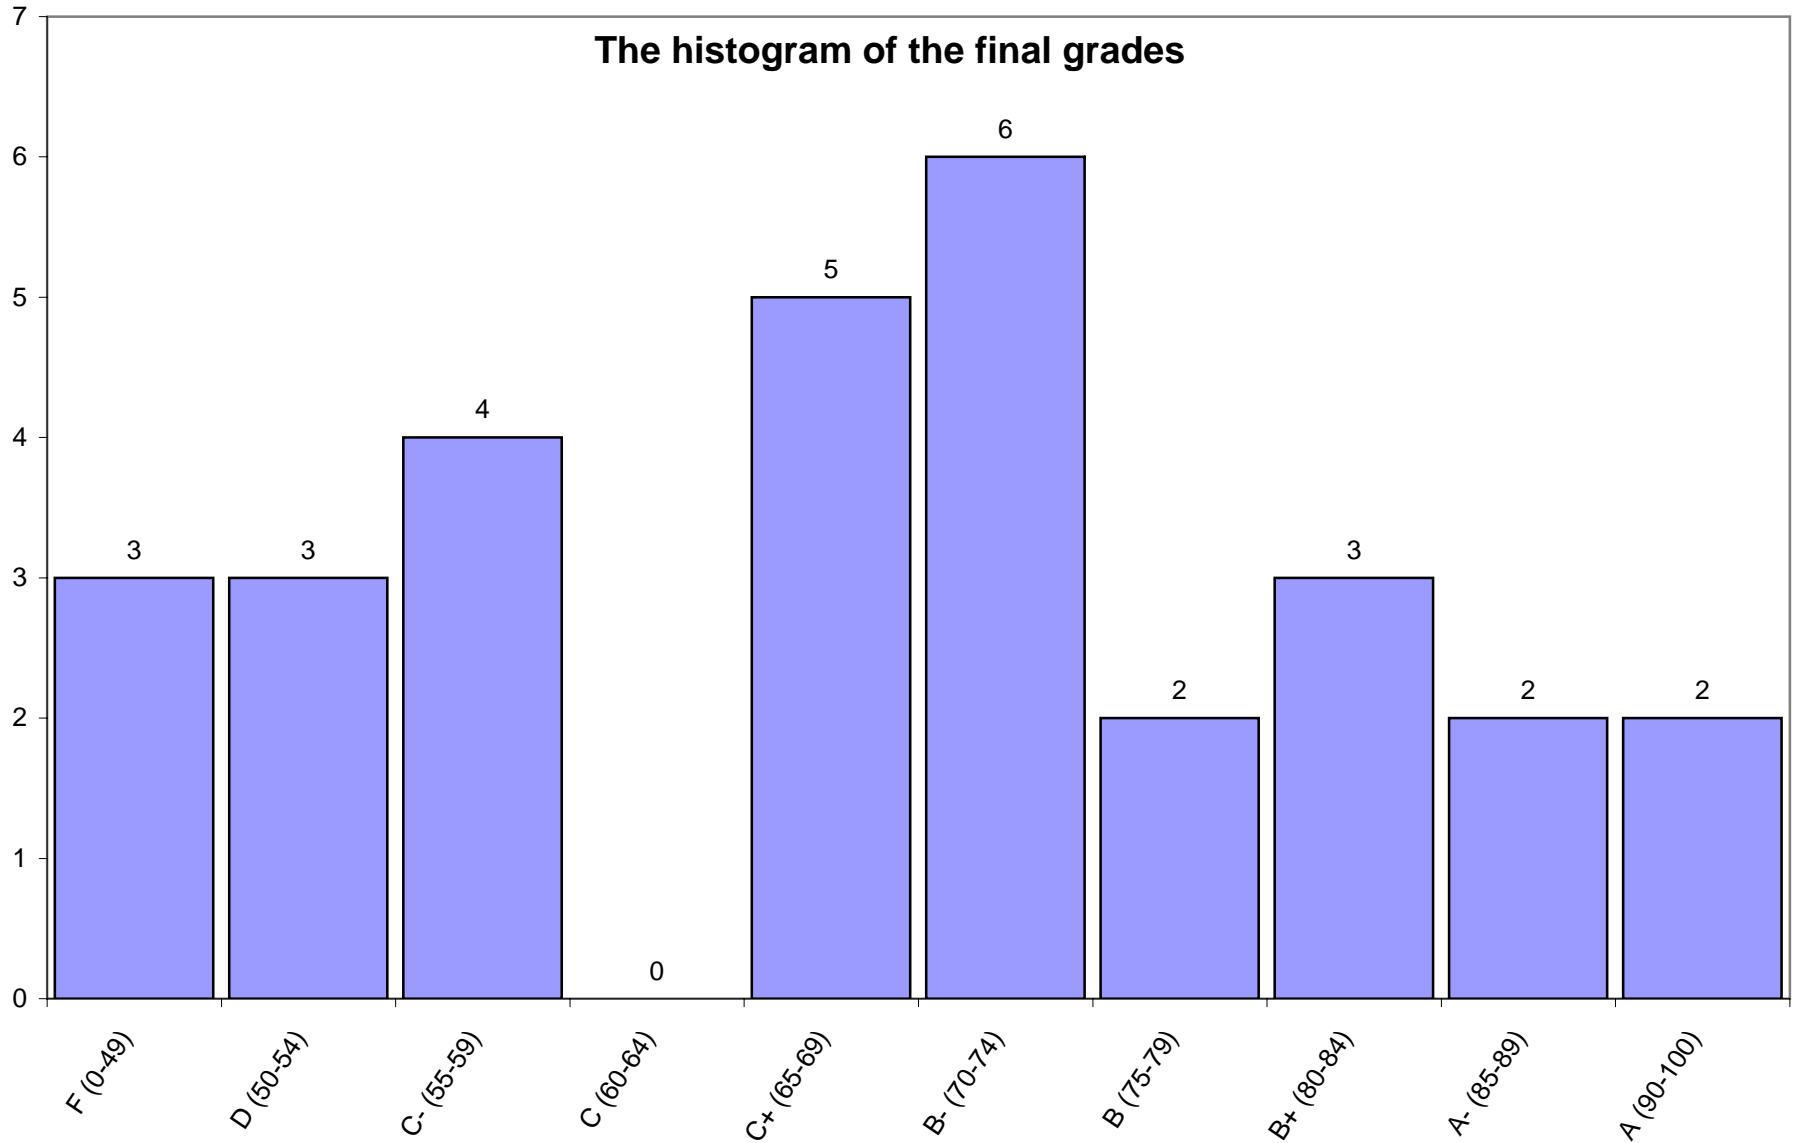

The histogram of the final grades

Average 66, Median 69, Standard Deviation 15.04, Count 30, Max 92